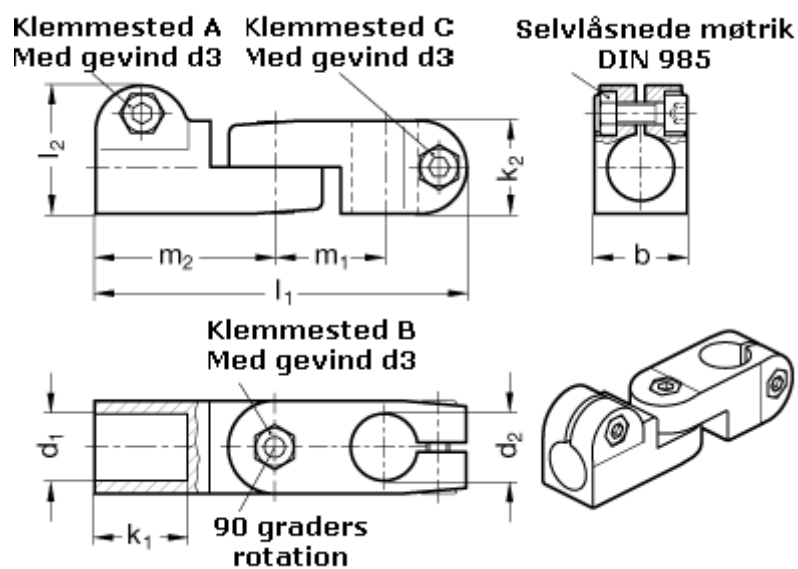

Article number: 20283B12B122BL  
Description: E+G swivel clamp  
GN283-B12-B12-2-BL

## Measures

$b = 25$	$m_1 = 29.5$
$d_1 = B12$	$m_2 = 48.5$
$d_2 = B12$	
$d_3 = M 6$	
$k_1 = 25$	
$k_2 = 25$	
$l_1 = 100$	
$l_2 = 34.5$	